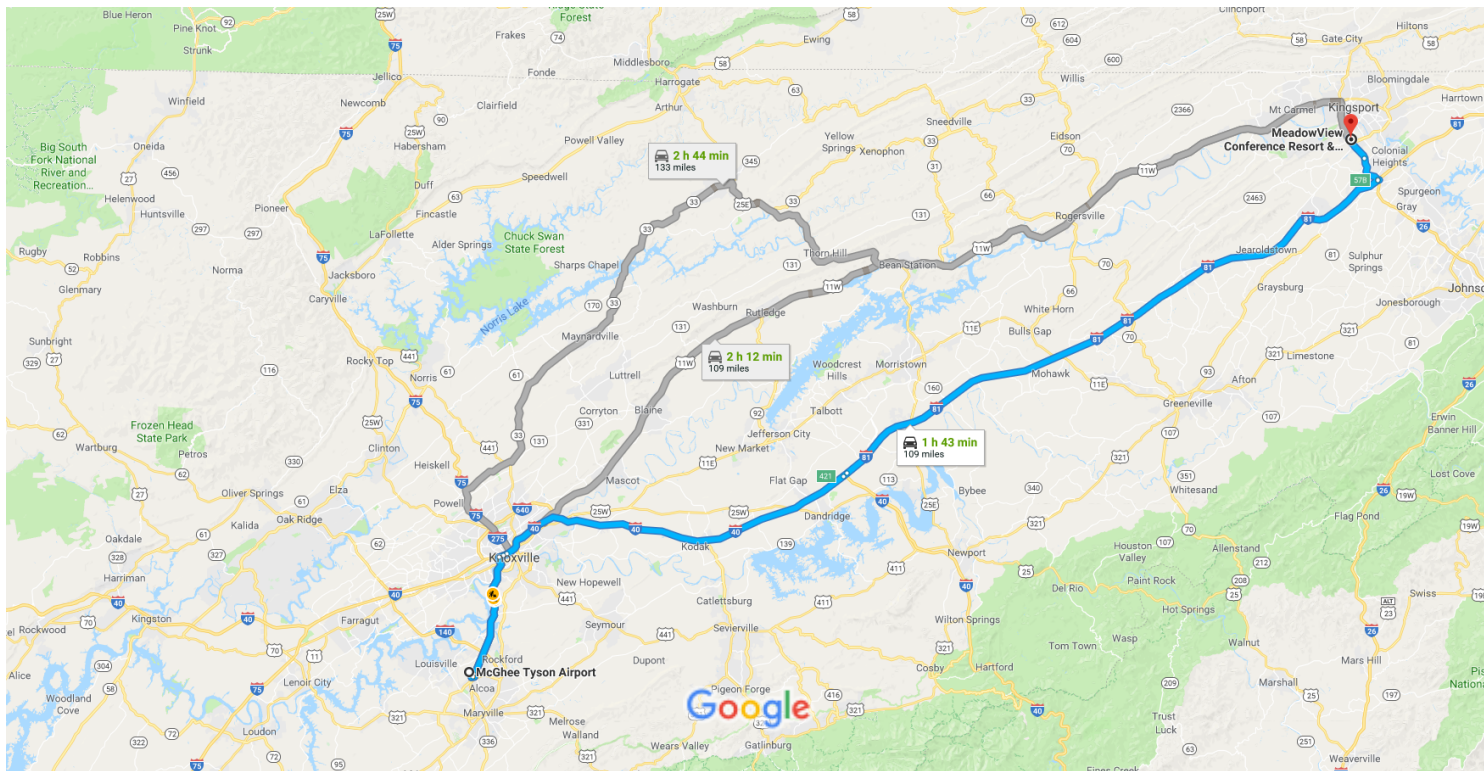

McGhee Tyson Airport to MeadowView Conference Resort & Convention Center

Drive 109 miles, 1 h 43 min

Map data ©2018 Google 5 mi

McGhee Tyson Airport

2055 Alcoa Hwy, Alcoa, TN 37701

Get on I-40 E in Knoxville from US-129 N

- 18 min (12.8 mi)
- ↑ 1. Head northwest on Terminal Loop Dr
- 23 ft
- ↶ 2. Turn left to stay on Terminal Loop Dr
- 0.4 mi
- ↑ 3. Continue straight to stay on Terminal Loop Dr
- 413 ft
- ↷ 4. Slight right onto Alcoa Hwy
- 207 ft
- ↘ 5. Keep left at the fork, follow signs for US-129/N Knoxville Oak Ridge and merge onto US-129 N
 ⓘ Pass by Regions Bank (on the right in 1.3 mi)
- 11.8 mi
- ↘ 6. Keep right at the fork, follow signs for Asheville/Lexington and merge onto I-40 E
- 0.4 mi

Follow I-40 E and I-81 N to Meadowview Pkwy in Kingsport. Take exit 3 from I-26 W

- 1 h 24 min (96.2 mi)
- ↗ 7. Merge onto I-40 E
- 0.4 mi

-  8. Keep left to stay on I-40 E

33.7 mi
-  9. Use the left 2 lanes to take exit 421 for I-81 N toward Bristol

0.5 mi
-  10. Continue onto I-81 N

56.4 mi
-  11. Take exit 57B for Interstate 26 W/U.S. 23 N toward Kingsport

0.2 mi
-  12. Merge onto I-26 W/US-23 N

2.7 mi
-  13. Keep left to continue on I-26 W

2.1 mi
-  14. Take exit 3 for Meadowview Pkwy